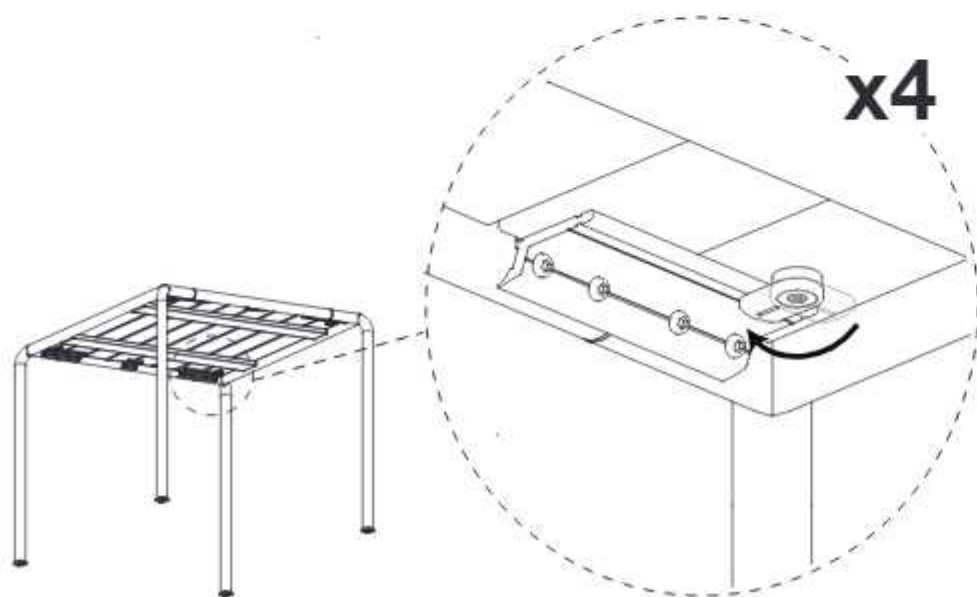

6

7

HOUE

AVANTI DINING TABLE 98X83

DESIGNED BY
HENRIK PEDERSEN

ASSEMBLY INSTRUCTIONS

97-0005